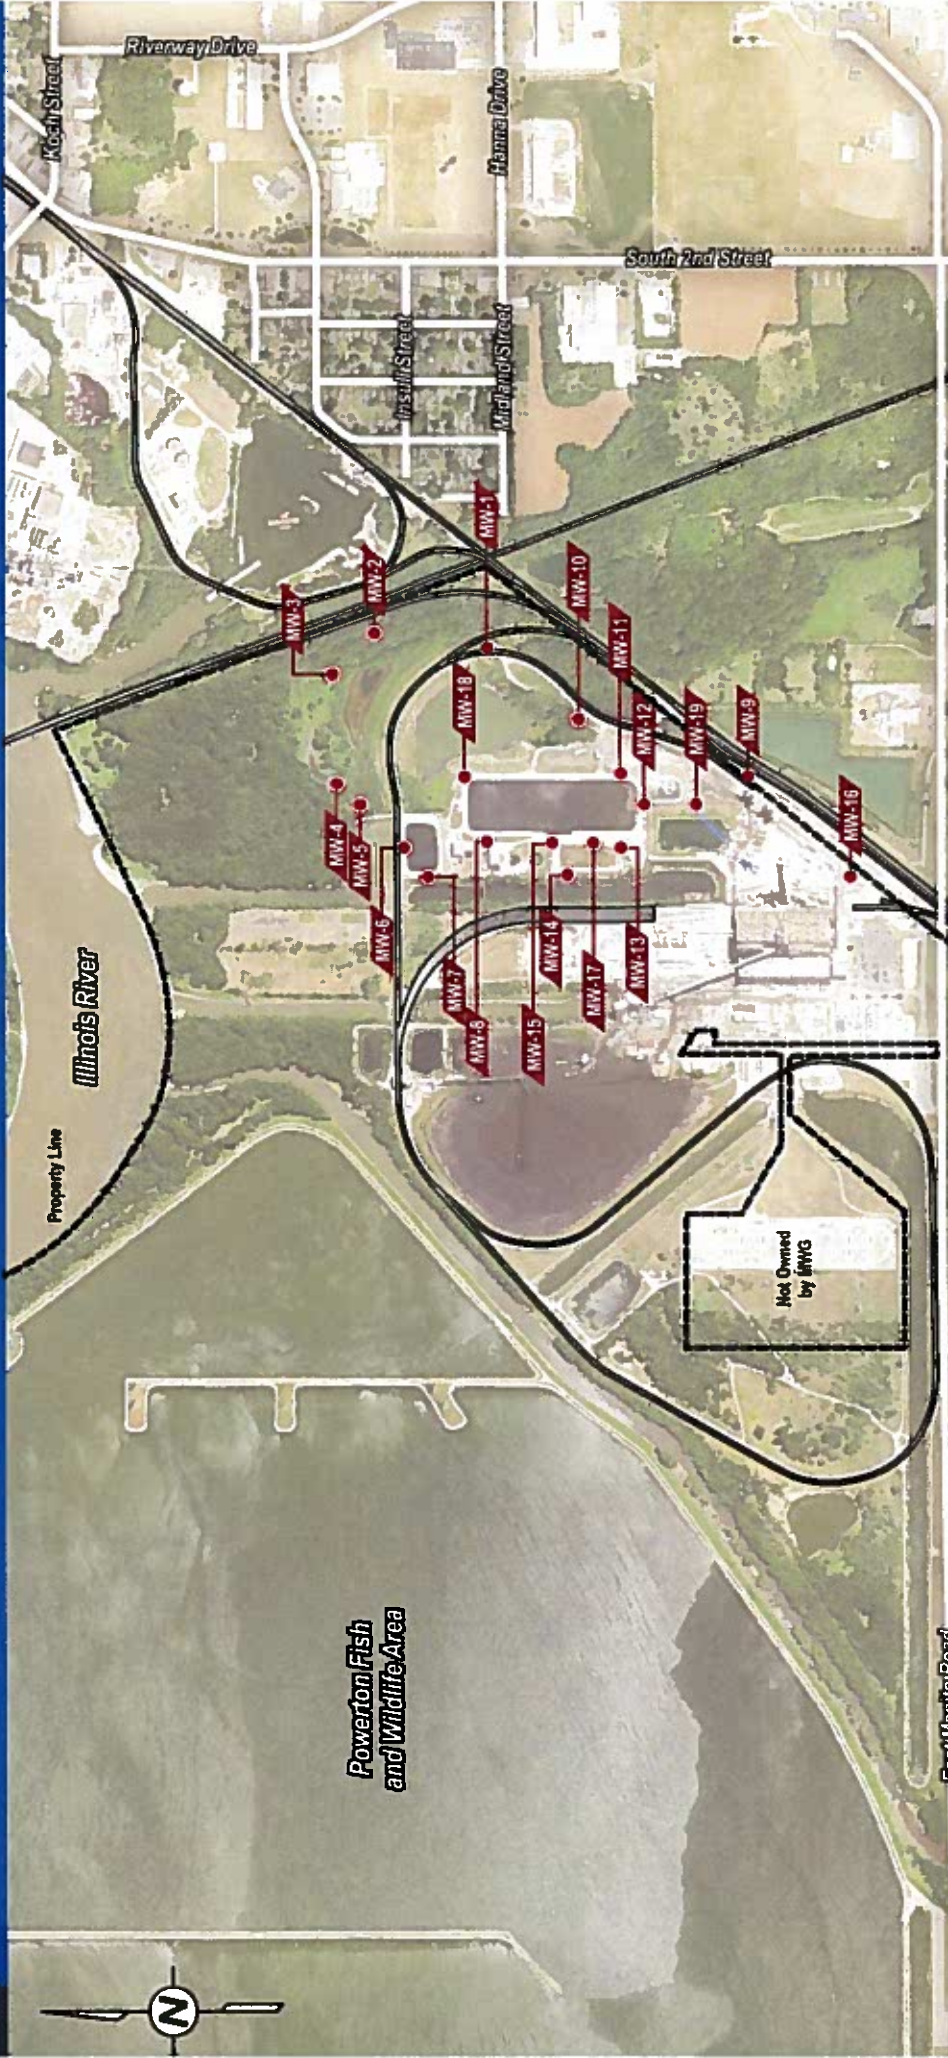

Powerton Station – Pekin, Illinois

Navigation and Filter Controls:

- Home
- All OFF
- All ON
- Property Line
- Sampling Locations
- Alleged Historic Area
- ELUC
- GMZ
- Ponds
- Monitoring Wells