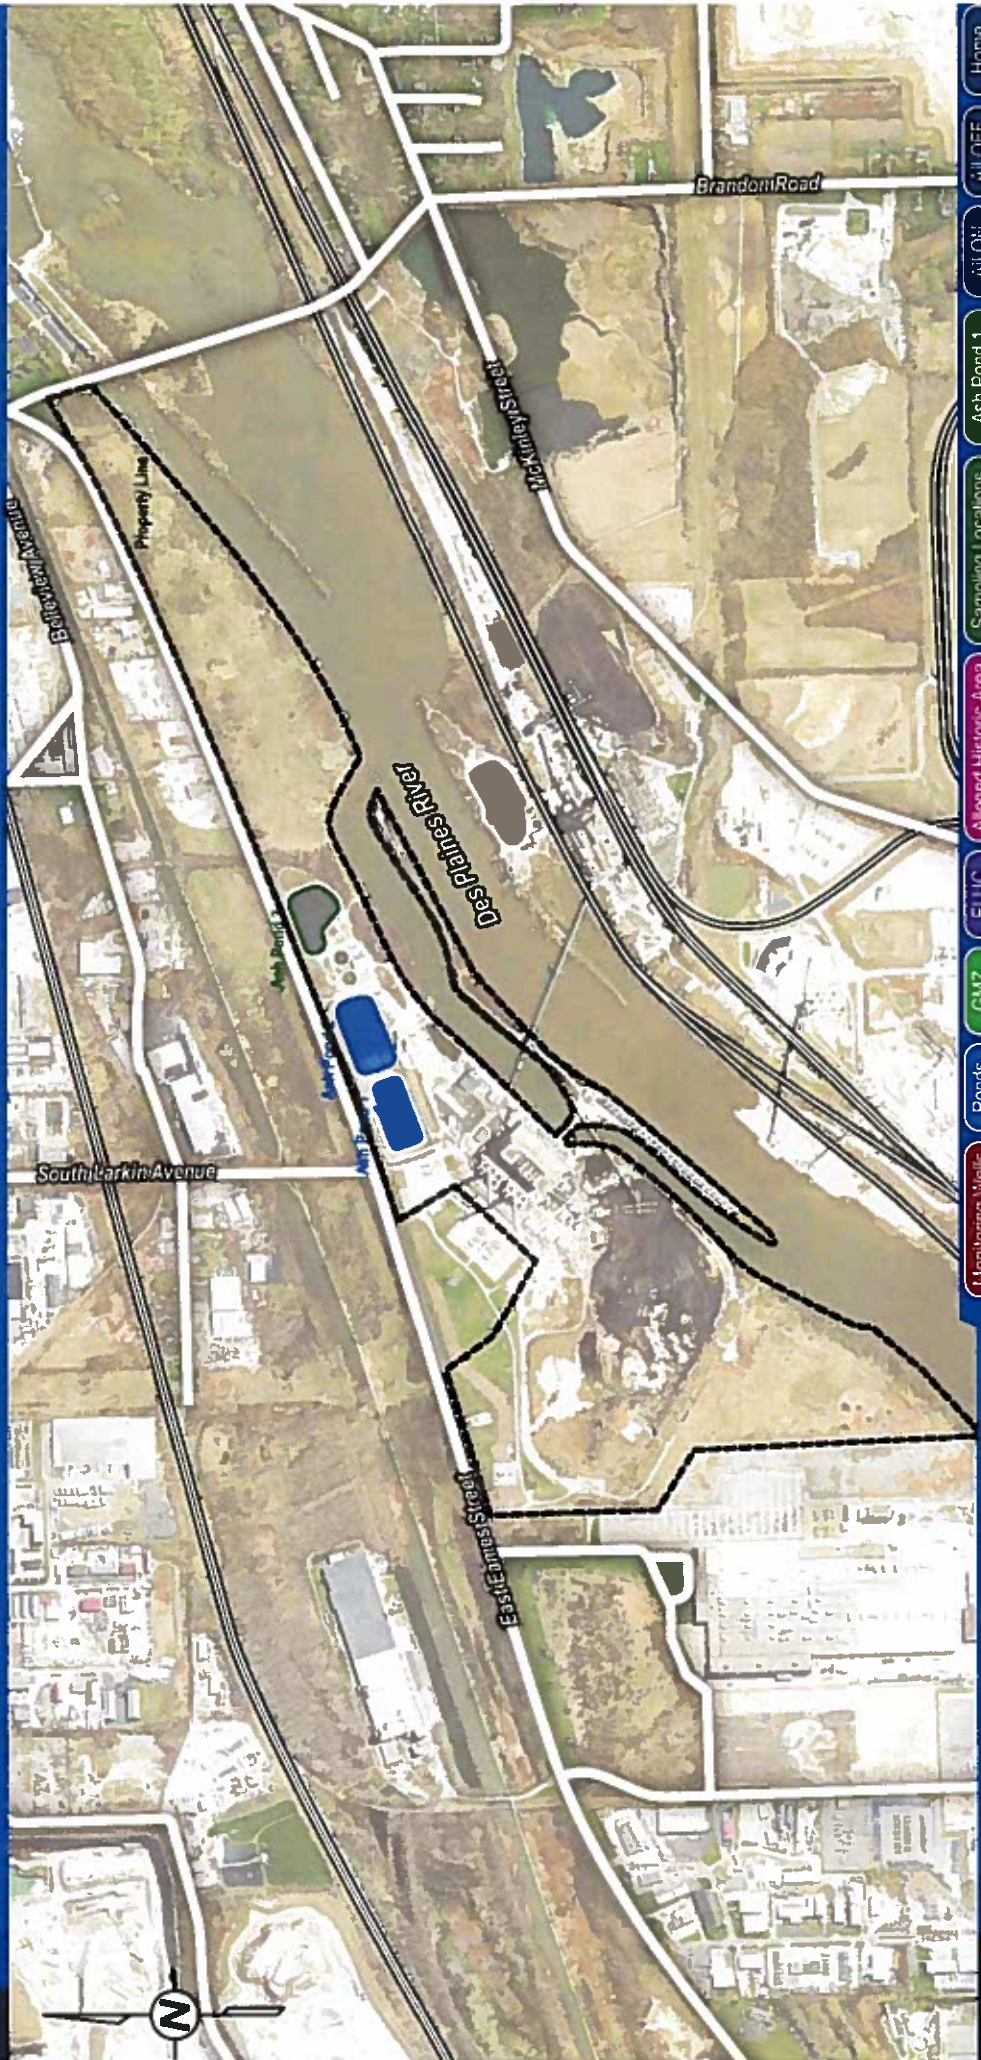

Midwest Generation Power Stations

Joliet #29

Powerton

Waukegan

Will County

Ex 667

Joliet #29 Generating Station – Joliet, Illinois

- Monitoring Wells
- Ponds
- GMZ
- ELUC
- Alleged Historic Area
- Sampling Locations
- Ash Pond 1
- All Off
- All On
- Home

Joliet #29 Generating Station – Joliet, Illinois

- Monitoring Wells
- Ponds
- GMZ
- ELUC
- Alleged Historic Area
- Sampling Locations
- Ash Pond 1
- All On
- All Off
- Home

Joliet #29 Generating Station – Joliet, Illinois

ELUC

Alleged Historic Area

Sampling Locations

Property Line

All On

All Off

Home

Powerton Station Property Line – Pekin, Illinois