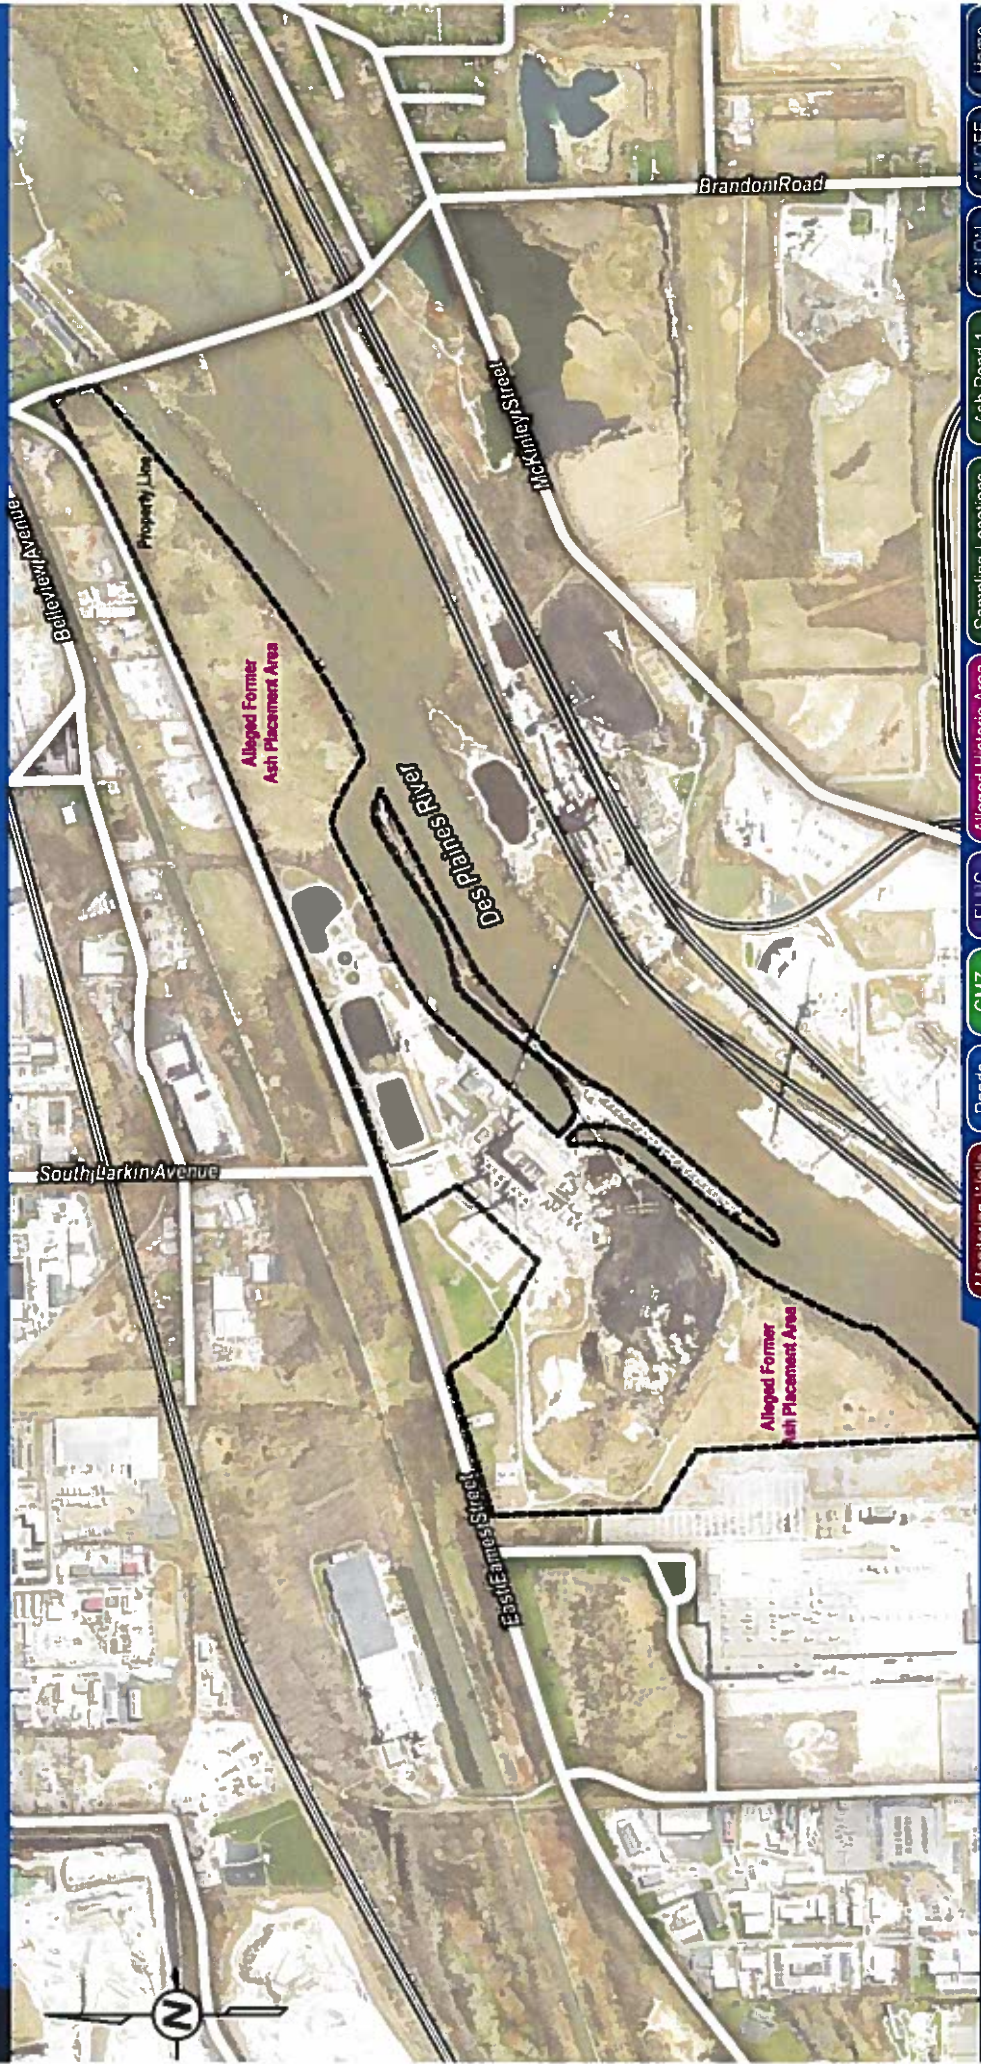

Joliet #29 Generating Station – Joliet, Illinois

- Monitoring Wells
- Ponds
- GMZ
- ELUC
- Alleged Historic Area
- Sampling Locations
- Ash Pond 1
- All On
- All Off
- Home

Joliet #29 Generating Station – Joliet, Illinois

- Monitoring Wells
- Ponds
- GMZ
- ELUC
- Aleged Historic Area
- Sampling Locations
- Ash Pond 1
- All On
- All Off
- Home

Joliet #29 Generating Station – Joliet, Illinois

- Monitoring Wells
- Ponds
- GMZ
- ELUC
- Alleged Historic Area
- Sampling Locations
- Ash Pond 1
- All On
- All Off
- Home

Joliet #29 Generating Station – Joliet, Illinois

- Monitoring Wells
- Ponds
- GMZ
- ELUC
- Alleged Historic Area
- Sampling Locations
- Ash Pond 1
- AI/ON
- AI/OFF
- Home

Joliet #29 Generating Station – Joliet, Illinois

ELUC

Alleged Historic Area

Sampling Locations

Property Line

All On

All Off

Home

Powerton Station Property Line – Pekin, Illinois