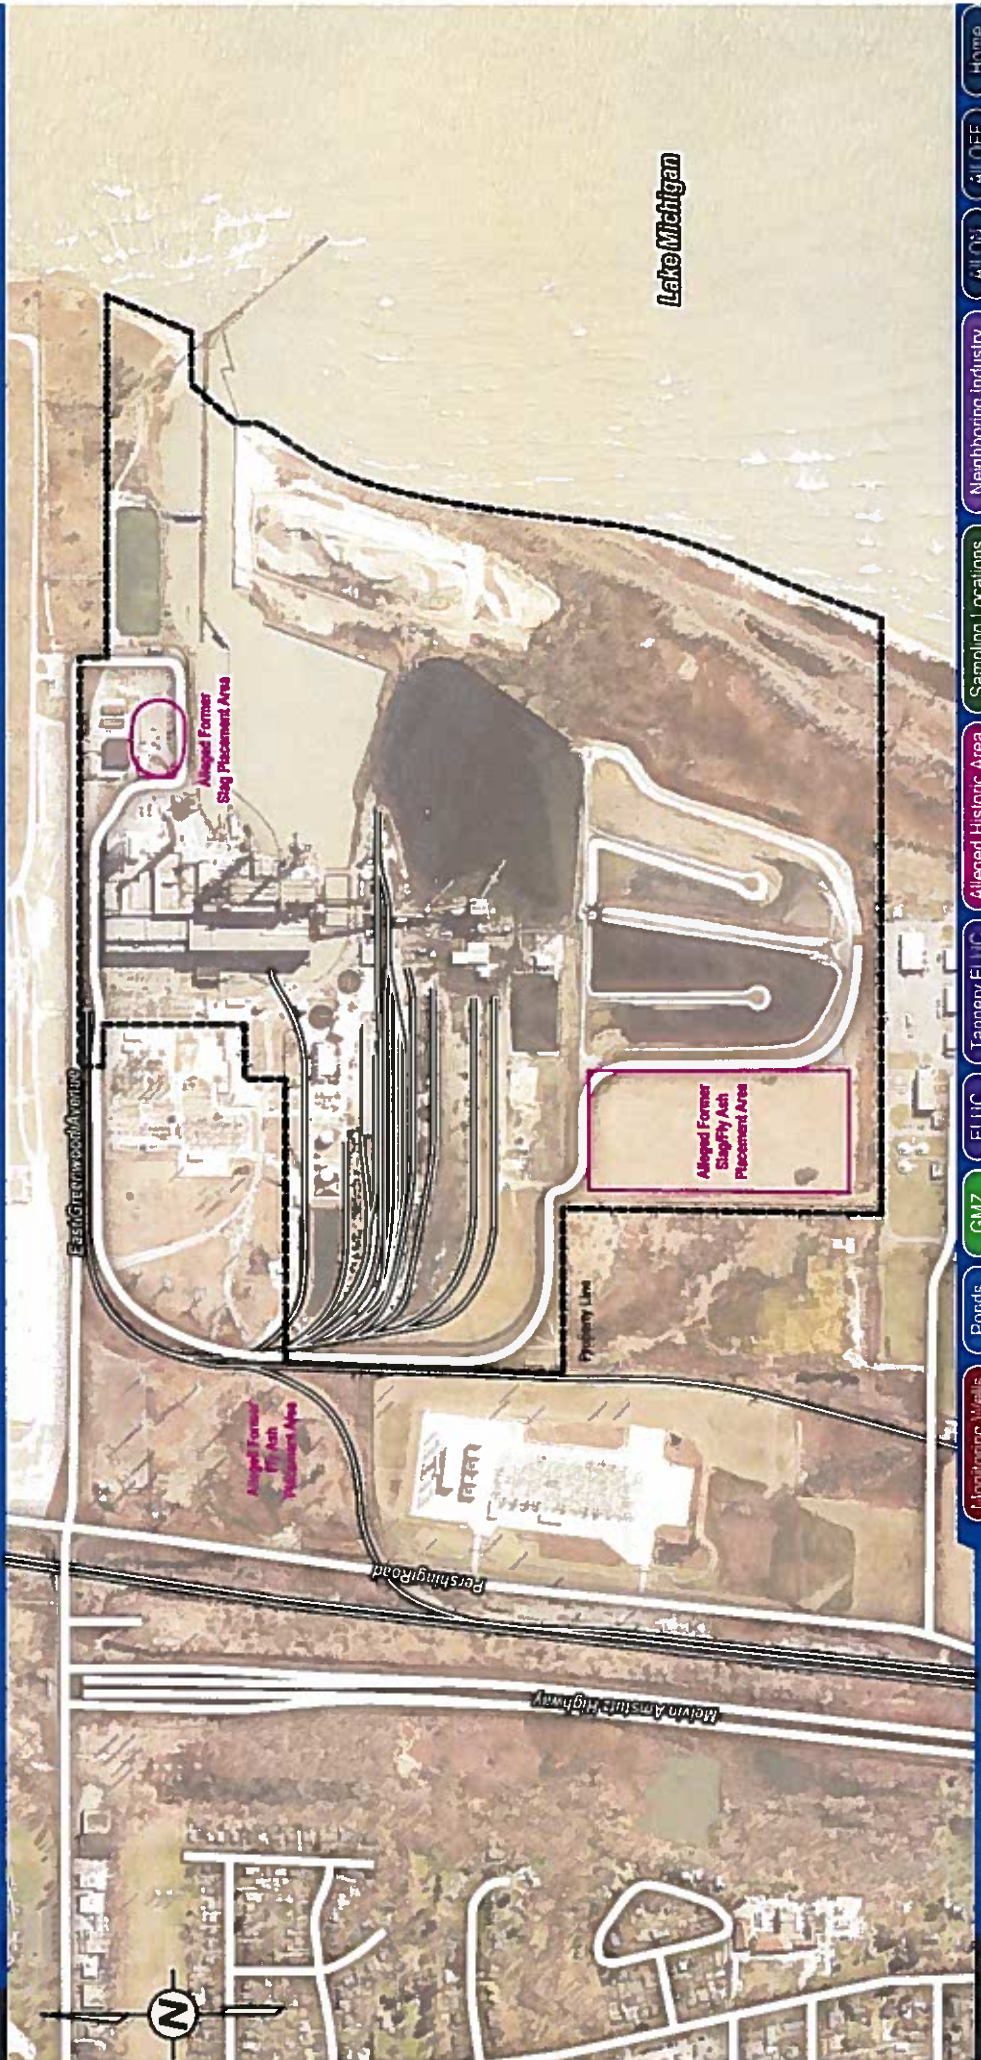

Waukegan Station - Waukegan, Illinois

- Monitoring Wells
- Ponds
- GMZ
- ELUC
- Tannery ELUC
- Alleged Historic Area
- Sampling Locations
- Neighboring Industry
- AI/Off
- AI/On
- Home